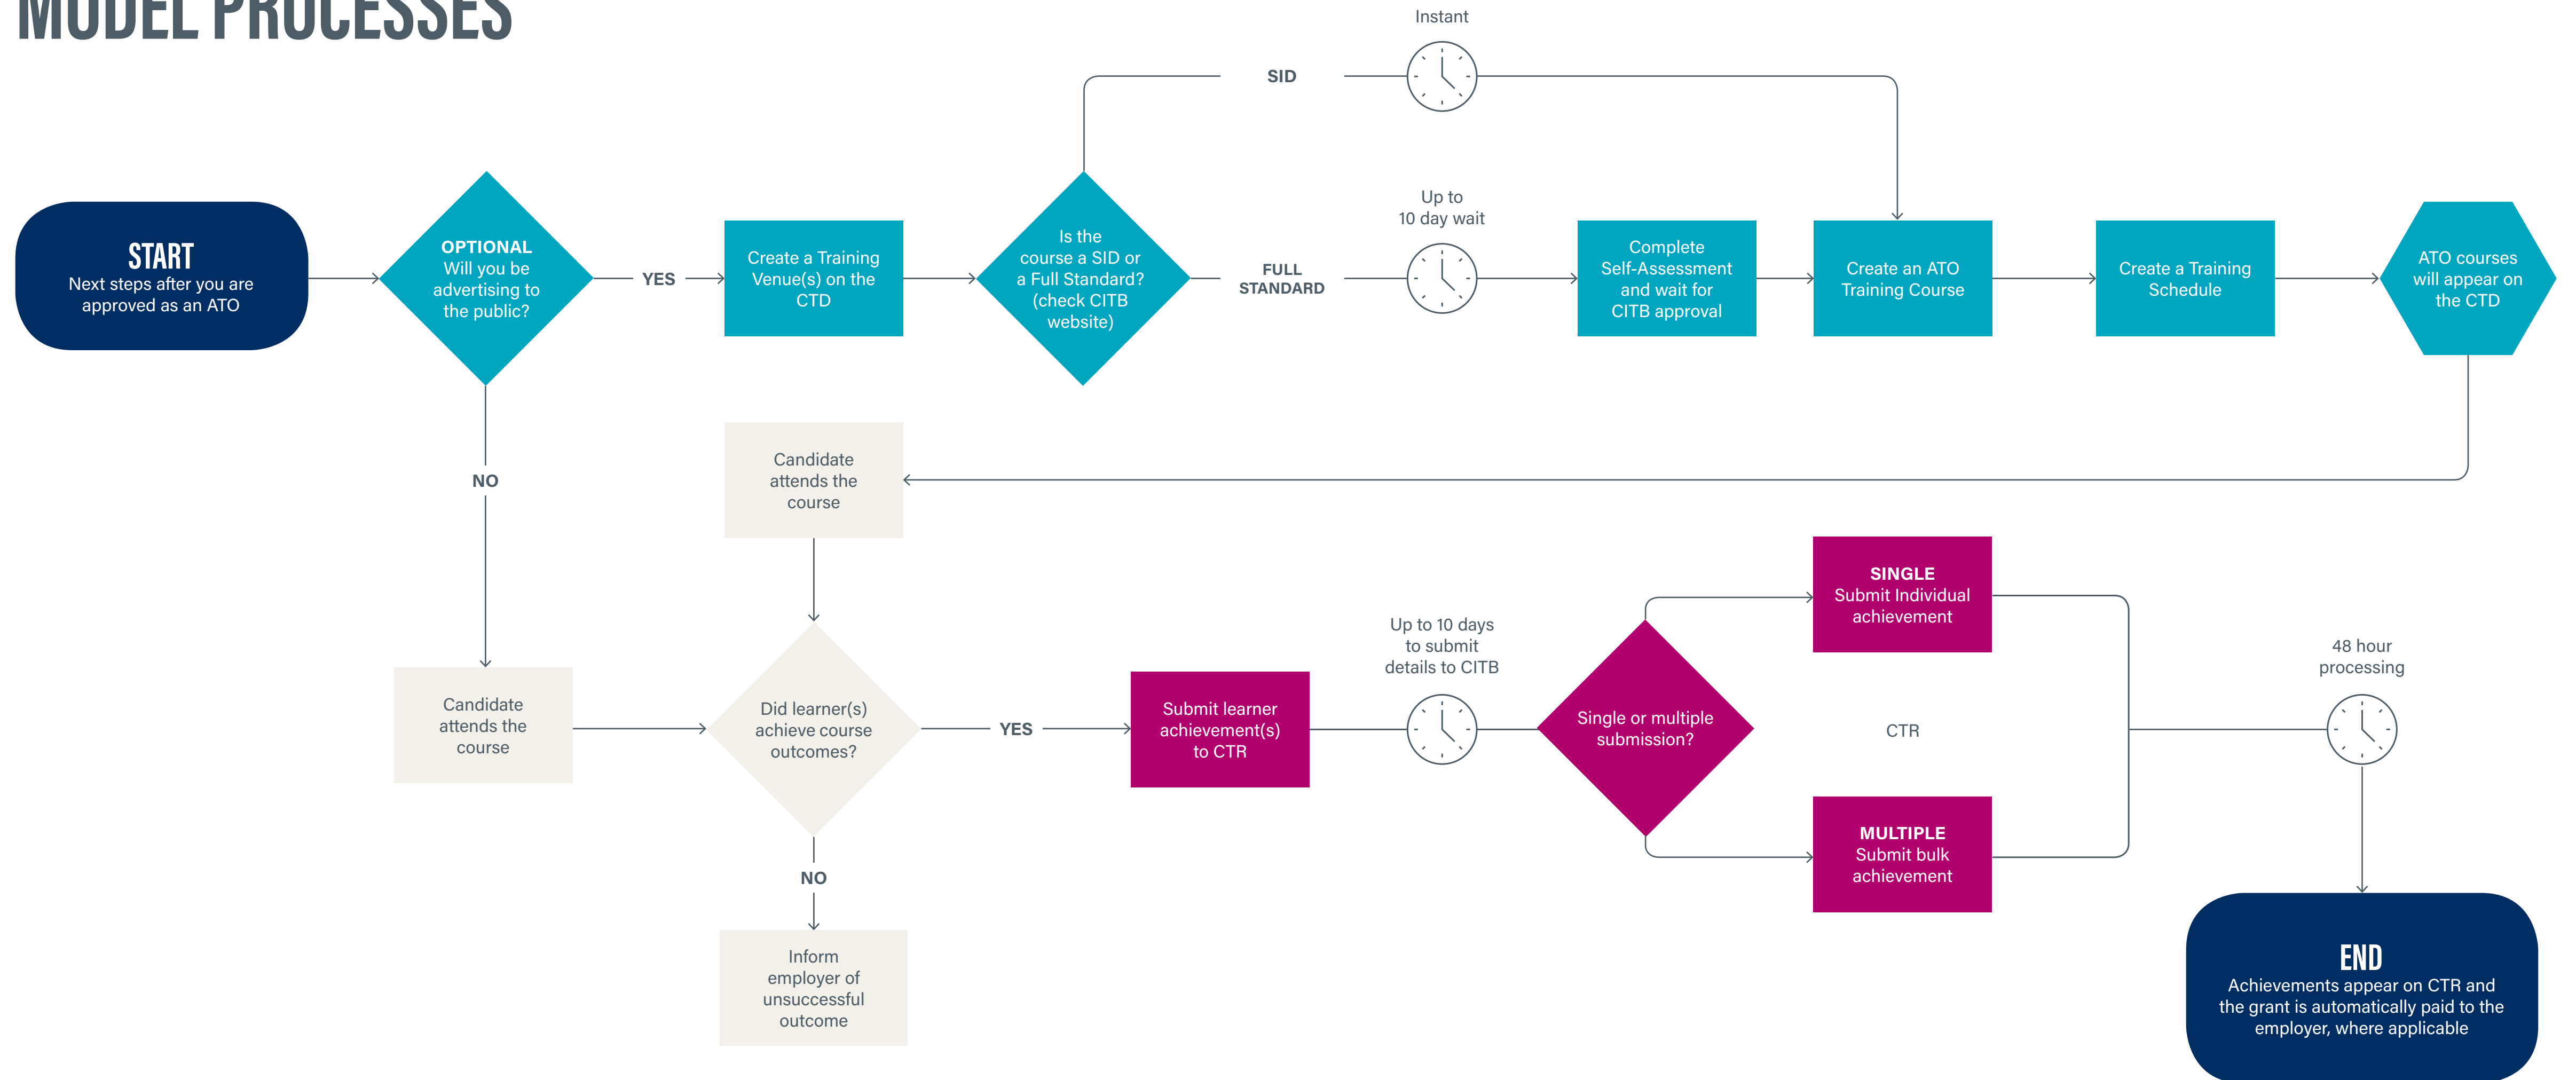

ATO TRAINING MODEL PROCESSES

KEY

Colours

- Start and successful end
- Mandatory
- Optional
- Stage

Shapes

- Oval Start/end process
- Diamond Decision
- Rectangle Process
- Hexagon Outcome

Terminology

- ATO Approved Training Organisation
- CTD Construction Training Directory
- CTR Construction Training Register
- SID Standard in Development